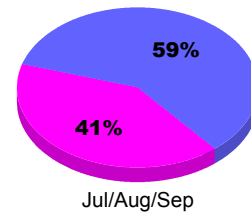

**Membership Results
2012-2013**

**Membership
2011-2012**

Month	Net Memb Goal	Actual New Memb	Actual Dropped Memb	Gain/Loss of Memb	Gain/Loss of Memb
Jul/Aug/Sep		28	-50	-22	-23
Totals		28	-50	-22	-23

Membership Results 2012-2013

Goal, New, Dropped, Gain/Loss

Comparison of Membership Gain/Loss

Current Year Compared to the Previous Year

Gender Comparison 2012-2013

Jul/Aug/Sep

Male Female