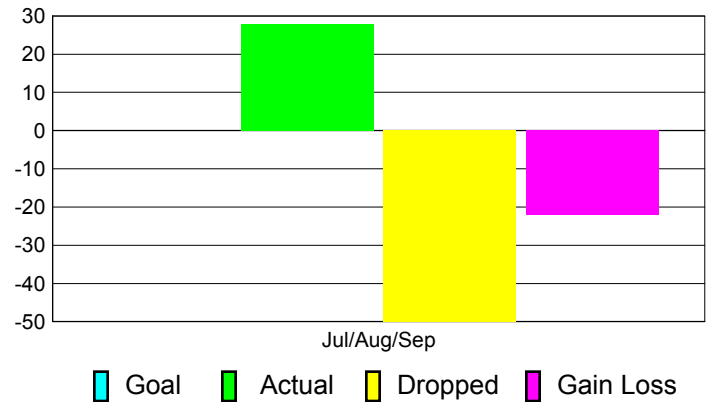

Membership Results 2012-2013

Goal, New, Dropped, Gain/Loss

Comparison of Membership Gain/Loss

Current Year Compared to the Previous Year